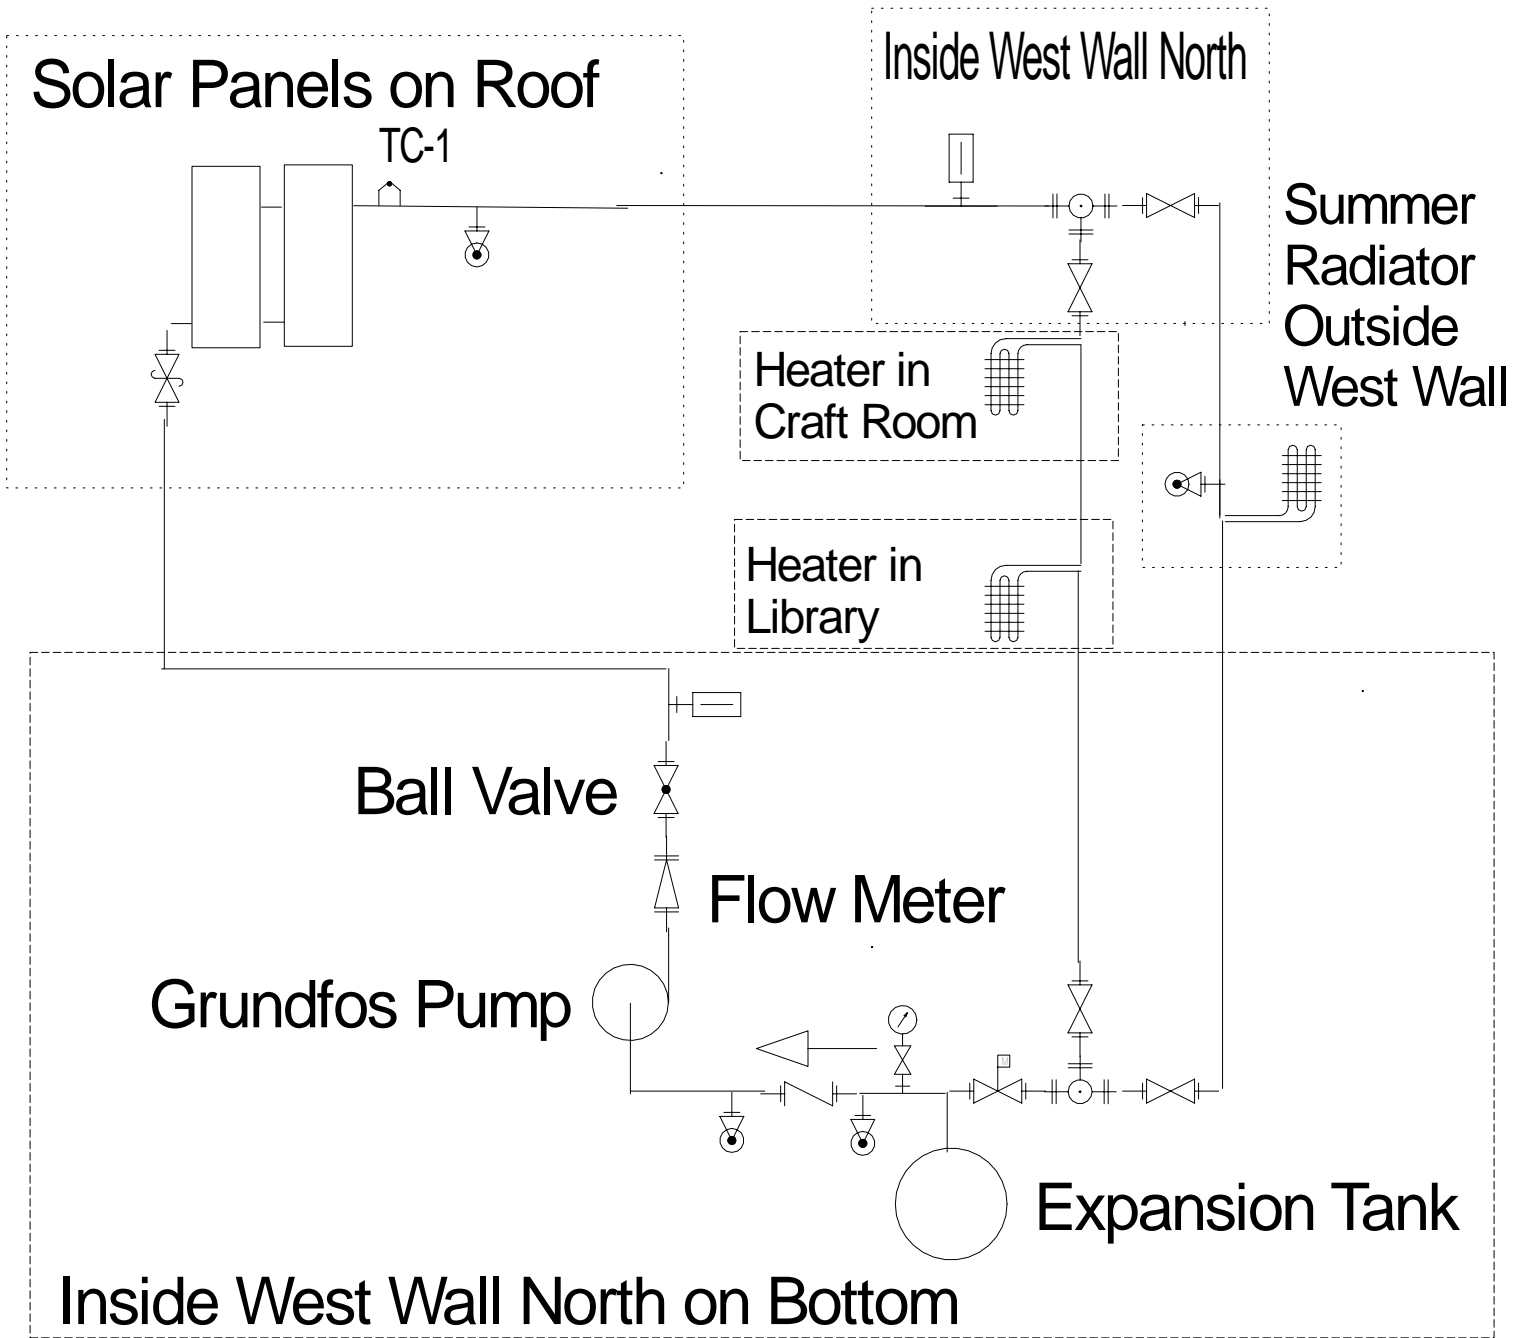

# Craft Room Heat rev C

 Drain, Fill, Vent Valve

 Gate Valve

 Check Valve

 Temperature Gauge

 Pressure Gauge

 Automatic Vent Valve

 Pressure Relief Valve